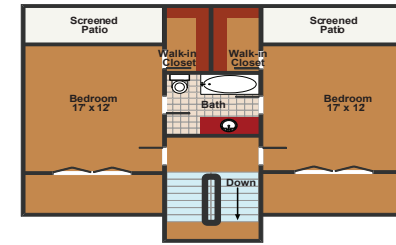

Deerpath

On The Lake

Apartment Community

One Bdr/One Bath
690sqft

One Bdr/One Bath
820sqft

Studio
500sqft

Two Bdr/One Bath
925sqft

Two Bdr/Two Bath
1200sqft

Two Bdr/One & Half Bath
1495sqft

Community Features:

- 2 Landscaped swimming pools
- Fitness center
- Canopied picnic areas w/gas grills
- Nature trail
- Lighted tennis court
- Playground
- 2 Laundry centers
- Lake Magdelene, Adams & Chamberlain Schools
- Easy access to major routes
- Dramatic lake views
- Pets welcome*

Two Bdr/Two Bath
1100sqft

Three Bdr/Two Bath
1260sqft

*please call for details
**in select apartments