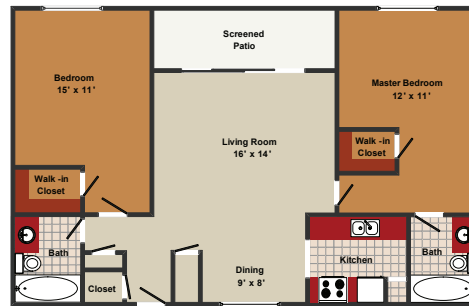

Deerpath

On The Lake

Apartment Community

One Bdr/One Bath
690sqft

One Bdr/One Bath
820sqft

Studio
500sqft

Two Bdr/One Bath
925sqft

Two Bdr/Two Bath
1200sqft

Two Bdr/Two Bath
1100sqft

Three Bdr/Two Bath
1260sqft

*please call for details
**in select apartments