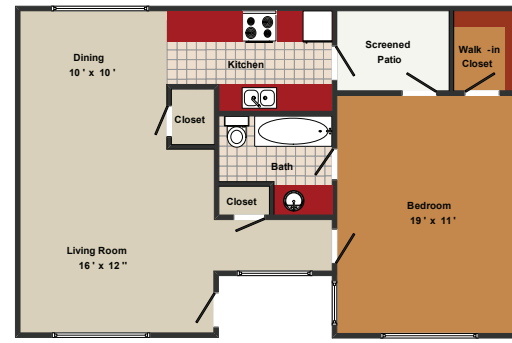

Deerpath

On The Lake

Apartment Community

One Bdr/One Bath
690sqft

One Bdr/One Bath
820sqft

Studio
500sqft

Two Bdr/One Bath
925sqft

Two Bdr/Two Bath
1200sqft

Two Bdr/Two Bath
1100sqft

Three Bdr/Two Bath
1260sqft

*please call for details
**in select apartments