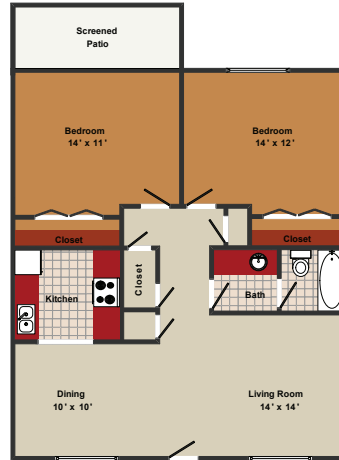

Deerpath

On The Lake

Apartment Community

One Bdr/One Bath
690sqft

One Bdr/One Bath
820sqft

Studio
500sqft

Two Bdr/One Bath
925sqft

Two Bdr/Two Bath
1200sqft

Two Bdr/One & Half Bath
1495sqft

Community Features:

- 2 Landscaped swimming pools
- Fitness center
- Canopied picnic areas w/gas grills
- Nature trail
- Lighted tennis court
- Playground
- 2 Laundry centers
- Lake Magdelene, Adams & Chamberlain Schools
- Easy access to major routes
- Dramatic lake views
- Pets welcome*

Two Bdr/Two Bath
1100sqft

Three Bdr/Two Bath
1260sqft

*please call for details
**in select apartments