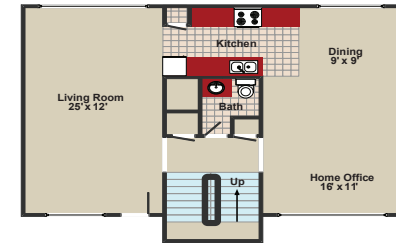

Deerpath

On The Lake

Apartment Community

One Bdr/One Bath
690sqft

One Bdr/One Bath
820sqft

Studio
500sqft

Two Bdr/One Bath
925sqft

Two Bdr/Two Bath
1200sqft

Two Bdr/Two Bath
1100sqft

Three Bdr/Two Bath
1260sqft

*please call for details
**in select apartments