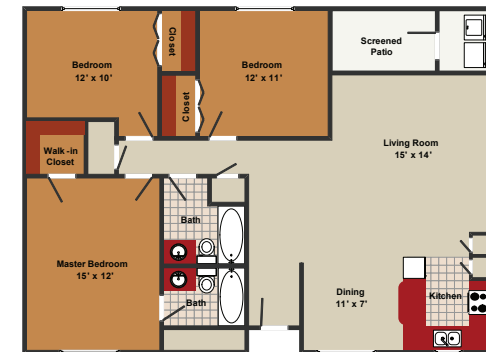

Deerpath

On The Lake

Apartment Community

One Bdr/One Bath
690sqft

One Bdr/One Bath
820sqft

Studio
500sqft

Two Bdr/One Bath
925sqft

Two Bdr/Two Bath
1200sqft

Two Bdr/Two Bath
1100sqft

Three Bdr/Two Bath
1260sqft

*please call for details
**in select apartments