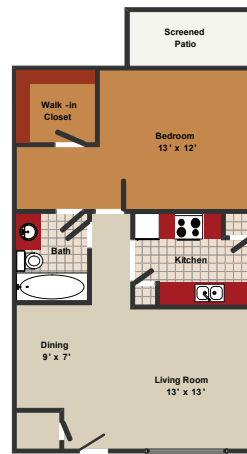

Deerpath

On The Lake

Apartment Community

One Bdr/One Bath
690sqft

One Bdr/One Bath
820sqft

Studio
500sqft

Two Bdr/One Bath
925sqft

Two Bdr/Two Bath
1200sqft

Two Bdr/One & Half Bath
1495sqft

Community Features:

- 2 Landscaped swimming pools
- Fitness center
- Canopied picnic areas w/gas grills
- Nature trail
- Lighted tennis court
- Playground
- 2 Laundry centers
- Lake Magdelene, Adams & Chamberlain Schools
- Easy access to major routes
- Dramatic lake views
- Pets welcome*

Two Bdr/Two Bath
1100sqft

Three Bdr/Two Bath
1260sqft

*please call for details
**in select apartments